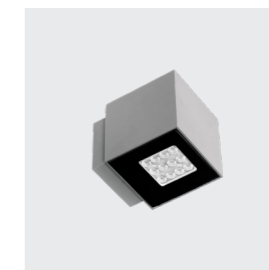

Wall Mounted

The iTetta series is a range of aluminium cubic volumes presented in different combinations. The defining characteristic of this lighting range is its timeless formal purity, which makes it ideal for use in both living and contract spaces. Available in three sizes.

Defining architectural spaces with precision optics. Innovative light sources and precise optical systems combine to form a high impact and low maintenance lighting system.

iTetta is a compact and high performance luminaire with impressive versatility. Suitable for easy installation on walls.

10x60 degree

12 degree

Available in Black colour

18x38 degree

30 degree

Available in Corten colour

45 degree

60 degree

Available in Silver colour

90 degree

Technical Features
Corrosion resistant double layer polyester powder coated paint finish aluminium housing (EN AW-6060) with stainless steel screws (A4 grade) and silicone gaskets. Power unit is built in. Available in anthracite gray as a standard finish or any desired RAL colour.
LED MacAdam Step 3
Nominal Voltage 220V-240V AC, 50/60Hz
Operating Temperature -40°C / +55°C
Control Systems On - Off
Protection Class IP66
Impact Resistance IK10
Insulation Class I
Complies with EN60598 and relevant standards.