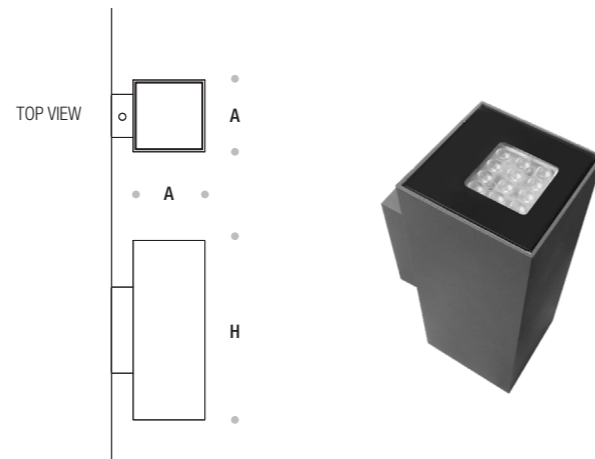

Integrated Solution and Easy to Install

Plug and play built-in system with the fully integrated universal power supply unit.

The watertight plug connector ensures easy, fast and secure installation. The robust luminaire fits seamlessly into the architecture.