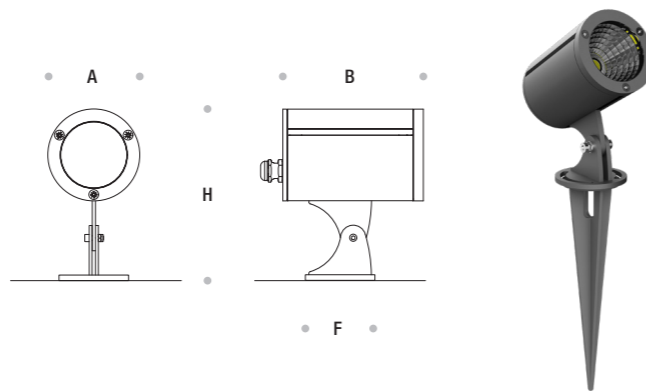

iSigma						
Codes	Power	Colour Temperature	A (mm)	B (mm)	H (mm)	F (mm)
FL928101	3W	3000K / 4000K	66	120	125	60
FL928102	6W	3000K / 4000K	66	120	125	60
FL928103	9W	3000K / 4000K	66	120	125	60
FL928104	12W	3000K / 4000K	102	180	190	80
FL928105	18W	3000K / 4000K	102	180	190	80
FL928106	24W	3000K / 4000K	127	245	235	100
FL928107	38W	3000K / 4000K	127	245	235	100