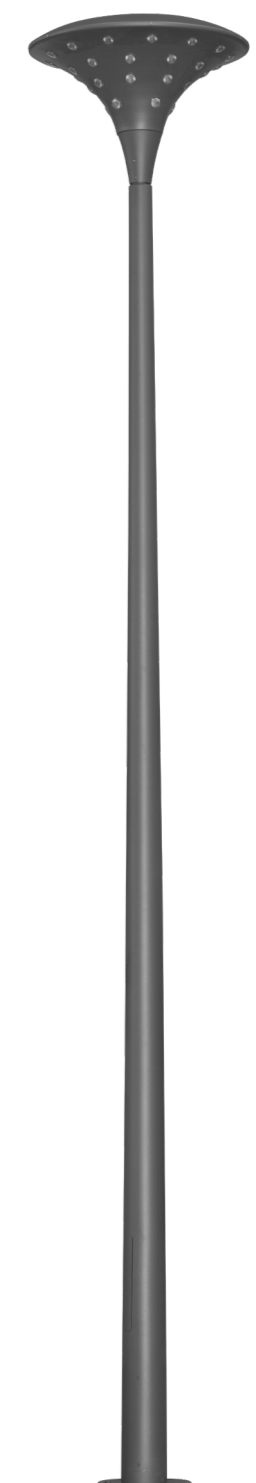

For detailed information about the iFizy