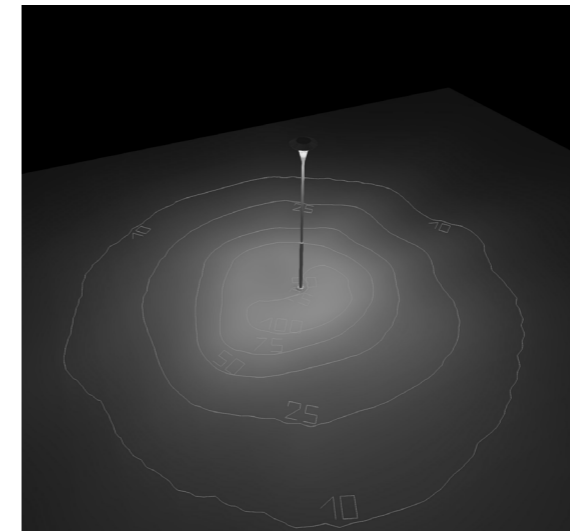

Architectural LED lighting luminaire range inspires architects, designers and system integrators with its exceptional quality, a variety of beam angles and remarkable creativity.

Distinctive and Effective

With its distinctive and elegant design, the iFizy luminaire is a plus for creating a unique identity for any environment. The clear and pure lines of the fixture play an important aesthetic role both by day and by night.

The luminaire with stylized appearance and with improvements in installation, maintenance and service life offers a wide variety of light distributions that ensure effective values, visual comfort and light output for pedestrian areas and streets without light pollution. The possibility to use various photometric distribution with optional mounting heights allows designers to illuminate differing urban spaces with original system configurations.

Modern Design and Easy to Install

The modernly designed luminaire, which is equipped with an integral power supply unit, is optionally available with DALI control or in the user-friendly On-Off version.

The product is supplied pre-wired, permitting simple, rapid and safe installation.

BSIFIX® LED Module