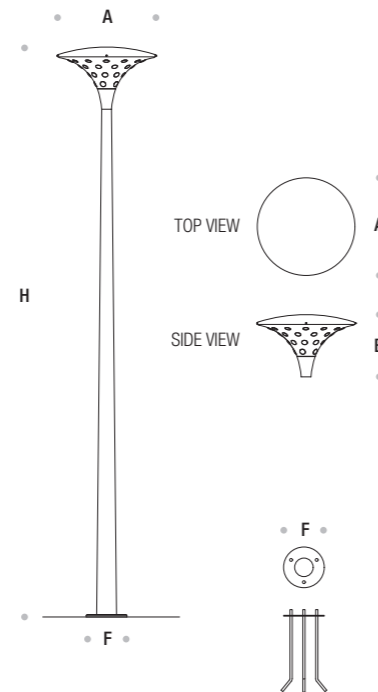

The product is supplied pre-wired, permitting simple, rapid and safe installation.

BSIFIX® LED Module

Available in Black colour

Available in Corten colour

Available in Silver colour

iFizy						
Codes	Power	Colour Temperature	A (mm)	B (mm)	H (mm)	F (mm)
UA1452/SYM	72W	3000K / 4000K	800	640	5000 / 6000	300
UA1453/ASY	108W	3000K / 4000K	800	640	5000 / 6000	300
UA1454/SYM	54W	3000K / 4000K	600	380	3000 / 4000	250
UA1455/ASY	72W	3000K / 4000K	600	380	3000 / 4000	250