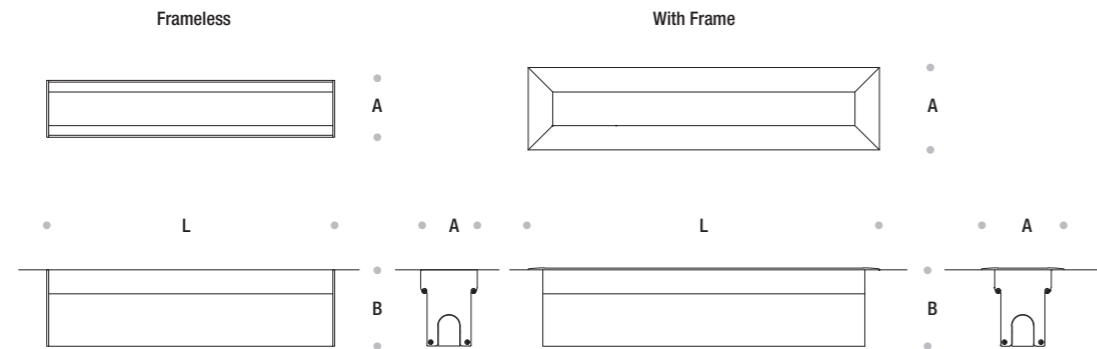

Integrated Solution and Easy to Install

Plug and play built-in system with the fully integrated universal power supply unit.

The watertight plug connector ensures easy, fast and secure installation. The robust luminaire fits seamlessly into the architecture.