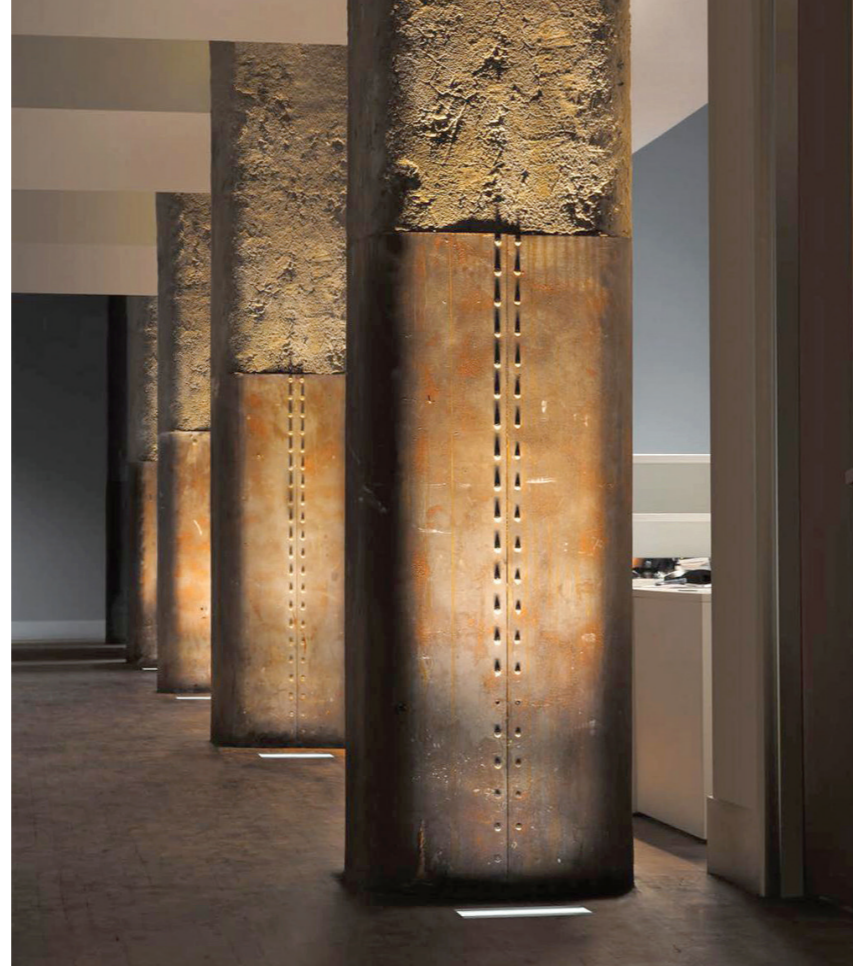

Wall Washers Recessed

Defining architectural spaces with precision optics. Architectural in-ground linear LED Washer range inspires architects, designers and system integrators with its exceptional quality, a variety of beam angles and remarkable creativity.

High Performance and Innovative

High performance and compact linear wall washing and wall grazing luminaires with impressive versatility and feature superb color mixing and uniform light distribution.

Innovative light sources and precise optical systems combine to form a high impact and low maintenance lighting system.

Integrated Solution and Easy to Install

Plug and play built-in system with the fully integrated universal power supply unit.

The watertight plug connector ensures easy, fast and secure installation. The robust luminaire fits seamlessly into the architecture.