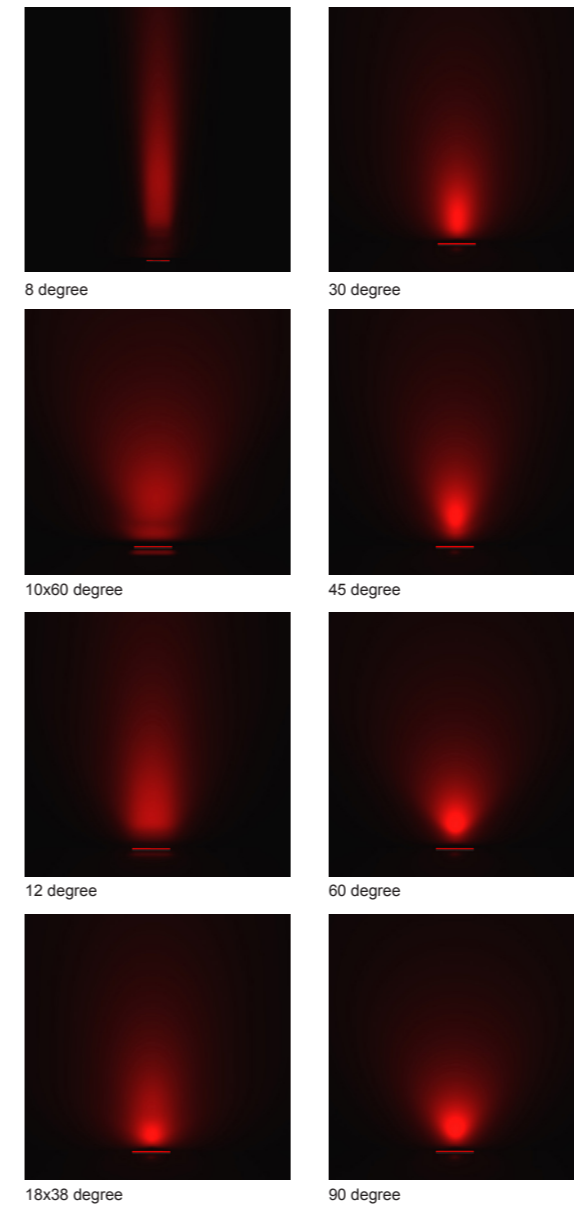

Technical Features

Corrosion resistant extruded anodized aluminium housing (EN AW-6060) with stainless steel screws (A4 grade) and silicone rubber gaskets. Power unit is built in. End-to-end connection via power connectors. Includes recessing box.

LED MacAdam Step 3

Nominal Voltage 220V-240V AC, 50/60Hz

Operating Temperature -40°C / +55°C

Control Systems DMX / RDM, DALI Interface

Protection Class IP67

Impact Resistance IK10

Insulation Class I

Complies with EN60598-1 and relevant standards.