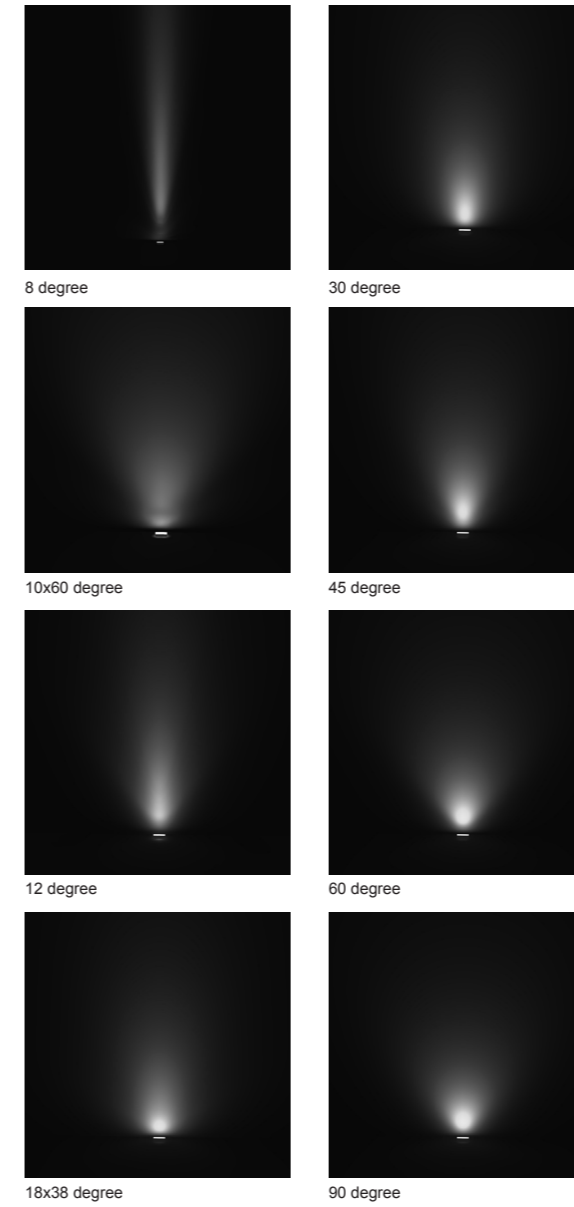

Wall Washers Recessed

Defining architectural spaces with precision optics. Architectural in-ground linear LED Washer range inspires architects, designers and system integrators with its exceptional quality, a variety of beam angles and remarkable creativity.

High Performance and Innovative

High performance and compact linear wall washing and wall grazing luminaires with impressive versatility.

Innovative light sources and precise optical systems combine to form a high impact and low maintenance lighting system.

Integrated Solution and Easy to Install

Plug and play built-in system with the fully integrated universal power supply unit.

The watertight plug connector ensures easy, fast and secure installation. The robust luminaire fits seamlessly into the architecture.

iAxis Mono Recessed						
Codes	Power	A (mm) Frameless	A (mm) With Frame	B (mm)	L (mm) Frameless	L (mm) With Frame
AR8122251	12W	64	92	85	314	367
AR8122253	24W	64	92	85	614	667
AR8122255	36W	64	92	85	914	967
AR8122411	12W	64	92	85	514	567
AR8122413	24W	64	92	85	1014	1067
AR8122415	36W	64	92	85	1514	1567
AR8122416	9W	64	92	85	514	567
AR8122417	18W	64	92	85	1014	1067

Technical Features

Corrosion resistant extruded anodized aluminium housing (EN AW-6060) with stainless steel screws (A4 grade) and silicone rubber gaskets. Power unit is built in. End-to-end connection via power connectors. Includes recessing box.

LED MacAdam Step 3

Nominal Voltage 220V-240V AC, 50/60Hz

Operating Temperature -40°C / +55°C

Control Systems 1-10V DIM, DALI Interface

Protection Class IP67

Impact Resistance IK10

Insulation Class I

Complies with EN60598-1 and relevant standards.

iAxis Mono Recessed

For detailed information about the iAxis Mono Recessed