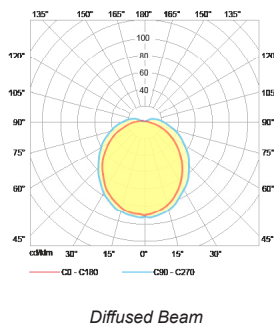

Key Data

LED Type	High efficiency LEDs, available in 2700K, 3000K, 4000K, 5000K, 6500K CCT tolerance within a 3-step MacAdams ellipse and LM80 compliant. Custom LED color combinations available.
Nominal Voltage	220V-240V AC, 50/60Hz
Color Rendering Index	CRI ≥ 80 standard and CRI ≥ 90 on request.
Optics	Multi sided light sectors.
Materials	Corrosion resistant double layer polyester powder coated paint finish die cast aluminium housing with stainless steel screws (A4 grade) and silicone gaskets. Power unit is built in. Available in anthracite gray as a standard finish or any desired RAL colour. Includes recessing box.
Diffuser	High impact and heat resistant polycarbonate with UV protection.
LED Life Time	L90 - B10 > 100,000h
Operating Temperature	-40°C / +55°C
Power Factor	>0.95
Control Systems	On - Off.
Protection Class	IP67
Impact Resistance	IK10
Load Rating	40 kN
Insulation Class	Class I
Installation	Recessing box to be placed at ground level 20 cm drainage gravel for water evacuation. Connection via junction boxes.
Conformity	Complies with European Standards EN 60598 and CE certified.

Technical Drawing

Information

CODE	POWER CONSUMPTION	LUMEN OUTPUT (lm) 3000K / 4000K	COLOUR TEMPERATURE
AC8046	6W	450 / 510	3000K / 4000K

Light Distribution Curve

Accessories

**IP68 Plug Power
Connector Set**
Code: CON1201