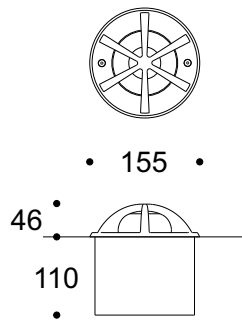

Technical Drawing

Information

CODE	POWER CONSUMPTION	LUMEN OUTPUT (lm) 3000K / 4000K	COLOUR TEMPERATURE
AC8046	6W	450 / 510	3000K / 4000K

Light Distribution Curve

Accessories

**IP68 Plug Power
Connector Set**
Code: CON1201