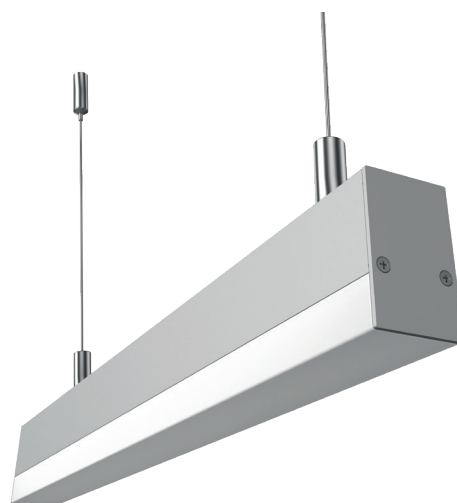

Ceiling

iLevel Pendant stands as the perfect lighting solution for various settings. It adds a touch of style and pleasant illumination, enhancing environments with a modern and elegant design.

Architectural ceiling lighting range inspires architects, designers and system integrators with its exceptional quality, homogenous beam angles and remarkable creativity.

High Performance and Uniform

iLevel Pendant is a compact and high performance luminaire with impressive versatility. Suitable for easy installation on ceilings.

Continuous LED aluminium profiles installed continuously to create uniform lines of light and provide high visual comfort.

Integrated Solution and Easy to Install

Plug and play built-in system with the fully integrated universal power supply unit.

The watertight plug connector ensures easy, fast and secure installation. The robust luminaire fits seamlessly into the architecture.

iLevel Pendant

For detailed information about the iLevel Pendant

Diffused beam

Technical Features

Corrosion resistant extruded anodized aluminium housing (EN AW-6060) with stainless steel screws (A4 grade) and silicone rubber gaskets. Operates with a remote driver. Includes waterproof connectors.