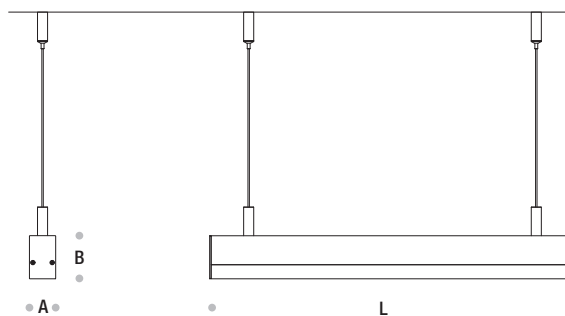

Ceiling

iLevel Pendant stands as the perfect lighting solution for various settings. It adds a touch of style and pleasant illumination, enhancing environments with a modern and elegant design.

Architectural ceiling lighting range inspires architects, designers and system integrators with its exceptional quality, homogenous beam angles and remarkable creativity.

High Performance and Uniform

iLevel Pendant is a compact and high performance luminaire with impressive versatility. Suitable for easy installation on ceilings.

Continuous LED aluminium profiles installed continuously to create uniform lines of light and provide high visual comfort.

Integrated Solution and Easy to Install

Plug and play built-in system with the fully integrated universal power supply unit.

The watertight plug connector ensures easy, fast and secure installation. The robust luminaire fits seamlessly into the architecture.

iLevel Pendant						
Codes	Power	Colour Temperature	A (mm)	B (mm)	L (mm)	
IC6071	10W / 14W / 16W / 18W	3000K / 4000K	19	17	1000	
IC6072	10W / 14W / 16W / 18W	3000K / 4000K	19	21	1000	
IC6073	10W / 14W / 16W / 18W	3000K / 4000K	19	20	1000	
IC6074	10W / 14W / 16W / 18W	3000K / 4000K	19	21	1000	
IC6075	10W / 14W / 16W / 18W	3000K / 4000K	19	25	1000	
IC6076	10W / 14W / 16W / 18W	3000K / 4000K	19	35	1000	
IC6077	10W / 14W / 16W / 18W	3000K / 4000K	19	60	1000	
IC6078	10W / 14W / 16W / 18W	3000K / 4000K	21	60	1000	
IC6079	10W / 14W / 16W / 18W	3000K / 4000K	36	60	1000	

iLevel Pendant

For detailed information about the iLevel Pendant