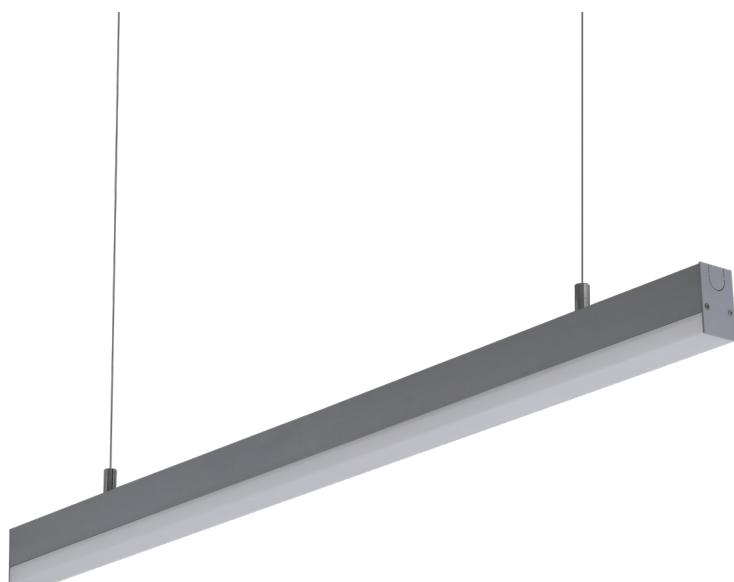

Ceiling

iLevel Pendant stands as the perfect lighting solution for various settings. It adds a touch of style and pleasant illumination, enhancing environments with a modern and elegant design.

Architectural ceiling lighting range inspires architects, designers and system integrators with its exceptional quality, homogenous beam angles and remarkable creativity.

High Performance and Uniform

iLevel Pendant is a compact and high performance luminaire with impressive versatility. Suitable for easy installation on ceilings.

Continuous LED aluminium profiles installed continuously to create uniform lines of light and provide high visual comfort.

iLevel Pendant						
Codes	Power	Colour Temperature	A (mm)	B (mm)	L (mm)	
IC6071	10W / 14W / 16W / 18W	3000K / 4000K	19	17	1000	
IC6072	10W / 14W / 16W / 18W	3000K / 4000K	19	21	1000	
IC6073	10W / 14W / 16W / 18W	3000K / 4000K	19	20	1000	
IC6074	10W / 14W / 16W / 18W	3000K / 4000K	19	21	1000	
IC6075	10W / 14W / 16W / 18W	3000K / 4000K	19	25	1000	
IC6076	10W / 14W / 16W / 18W	3000K / 4000K	19	35	1000	
IC6077	10W / 14W / 16W / 18W	3000K / 4000K	19	60	1000	
IC6078	10W / 14W / 16W / 18W	3000K / 4000K	21	60	1000	
IC6079	10W / 14W / 16W / 18W	3000K / 4000K	36	60	1000	

iLevel Pendant

For detailed information about the iLevel Pendant

Diffused beam

Technical Features

Corrosion resistant extruded anodized aluminium housing (EN AW-6060) with stainless steel screws (A4 grade) and silicone rubber gaskets. Operates with a remote driver. Includes waterproof connectors.