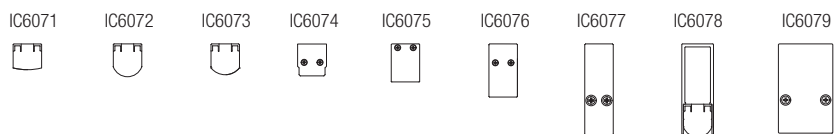

High Performance and Uniform

iLevel Pendant is a compact and high performance luminaire with impressive versatility. Suitable for easy installation on ceilings.

Continuous LED aluminium profiles installed continuously to create uniform lines of light and provide high visual comfort.

iLevel Pendant						
Codes	Power	Colour Temperature	A (mm)	B (mm)	L (mm)	
IC6071	10W / 14W / 16W / 18W	3000K / 4000K	19	17	1000	
IC6072	10W / 14W / 16W / 18W	3000K / 4000K	19	21	1000	
IC6073	10W / 14W / 16W / 18W	3000K / 4000K	19	20	1000	
IC6074	10W / 14W / 16W / 18W	3000K / 4000K	19	21	1000	
IC6075	10W / 14W / 16W / 18W	3000K / 4000K	19	25	1000	
IC6076	10W / 14W / 16W / 18W	3000K / 4000K	19	35	1000	
IC6077	10W / 14W / 16W / 18W	3000K / 4000K	19	60	1000	
IC6078	10W / 14W / 16W / 18W	3000K / 4000K	21	60	1000	
IC6079	10W / 14W / 16W / 18W	3000K / 4000K	36	60	1000	