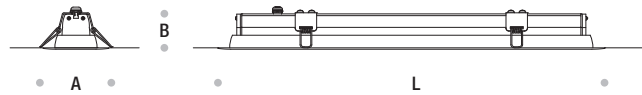

iAxis Recessed Ceiling

Codes	Power	Colour Temperature	A (mm)	B (mm)	L (mm)
IC4546	24W	3000K / 4000K	92	660	1067
IC4547	30W	3000K / 4000K	92	660	1317
IC4548	36W	3000K / 4000K	92	660	1567

For detailed information about the
iAxis Recessed Ceiling