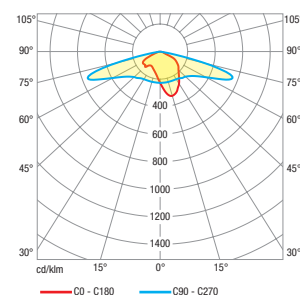

Designed to last in extremely harsh environments.

CODE	POWER CONSUMPTION	LUMEN OUTPUT (lm) 3000K / 4000K	COLOUR TEMPERATURE	A (mm)	B (mm)	C (mm)	H (mm)	F (mm)
UA1160	54W	7290 / 7668	3000K / 4000K	400	50	250	3000 / 4000	200
UA1161	84W	11340 / 11928	3000K / 4000K	400	50	250	3000 / 4000	200
UA1162	96W	12960 / 13632	3000K / 4000K	450	60	325	5000 / 6000	250
UA1163	122W	16470 / 17324	3000K / 4000K	450	60	325	5000 / 6000	250
UA1164	158W	21330 / 22436	3000K / 4000K	520	60	370	5000 / 6000	300
UA1165	206W	27810 / 29252	3000K / 4000K	580	60	370	7000 / 8000+	350
WA6771	54W	7290 / 7668	3000K / 4000K	400	50	250	-	-

*Poles to be ordered separately. See tables on pages 386-391

LED Type	High efficiency LEDs, available in 2700K, 3000K, 4000K, 5000K, 6500K CCT tolerance within a 3-step MacAdams ellipse and LM80 compliant.
Nominal Voltage	220V-240V AC, 50/60Hz
Color Rendering Index	CRI> 80 standard and CRI>90 on request.
Optics	Rotationally symmetrical 30° / 60° / 90° or asymmetrical M3 street optics.
Materials	Corrosion resistant double layer polyester powder coated paint finish die cast aluminium housing with stainless steel screws (A4 grade) and silicone gaskets. Power unit is built in. Available in anthracite gray as a standard finish or any desired RAL colour. Adjustable joint for beam direction 0° - 30°. BSISQ® LED Module.
Optional Coating	Marine grade.
Diffuser	Thermal-shock resistant tempered glass.
LED Specification	L90B50 > 100000 hours life time.
Energy Efficiency Class (EEC)	A++
Operating Temperature	-40°C / +55°C
Power Factor	>0.95
Control Systems	DALI Interface.
Protection Class	IP66
Impact Resistance	IK08
Insulation Class	Class I
Conformity	Complies with European Standards EN 60598 and CE certified.