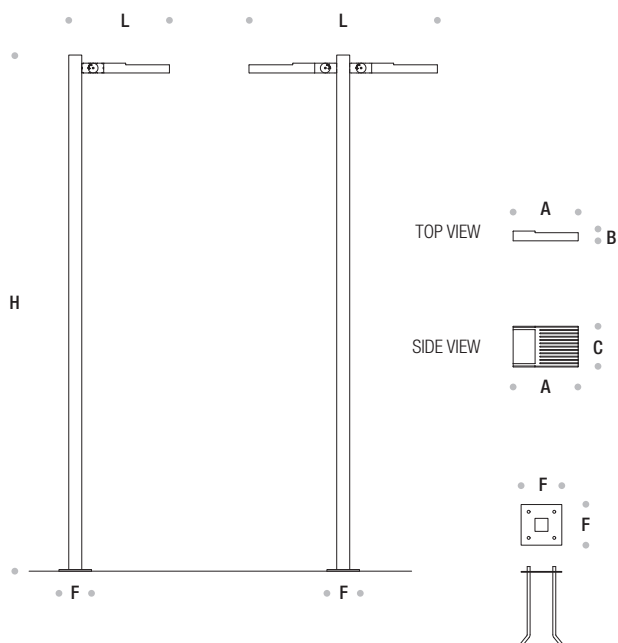

Designed to last in extremely harsh environments.

CODE	POWER CONSUMPTION	LUMEN OUTPUT (lm) 3000K / 4000K	COLOUR TEMPERATURE	A (mm)	B (mm)	C (mm)	H (mm)	F (mm)
UA1160	54W	7290 / 7668	3000K / 4000K	400	50	250	3000 / 4000	200
UA1161	84W	11340 / 11928	3000K / 4000K	400	50	250	3000 / 4000	200
UA1162	96W	12960 / 13632	3000K / 4000K	450	60	325	5000 / 6000	250
UA1163	122W	16470 / 17324	3000K / 4000K	450	60	325	5000 / 6000	250
UA1164	158W	21330 / 22436	3000K / 4000K	520	60	370	5000 / 6000	300
UA1165	206W	27810 / 29252	3000K / 4000K	580	60	370	7000 / 8000+	350
WA6771	54W	7290 / 7668	3000K / 4000K	400	50	250	-	-

*Poles to be ordered separately. See tables on pages 386-391

LED Type	High efficiency LEDs, available in 2700K, 3000K, 4000K, 5000K, 6500K CCT tolerance within a 3-step MacAdams ellipse and LM80 compliant.
Nominal Voltage	220V-240V AC, 50/60Hz
Color Rendering Index	CRI> 80 standard and CRI>90 on request.
Optics	Rotationally symmetrical 30° / 60° / 90° or asymmetrical M3 street optics.
Materials	Corrosion resistant double layer polyester powder coated paint finish die cast aluminium housing with stainless steel screws (A4 grade) and silicone gaskets. Power unit is built in. Available in anthracite gray as a standard finish or any desired RAL colour. Adjustable joint for beam direction 0° - 30°. BSISQ® LED Module.
Optional Coating	Marine grade.
Diffuser	Thermal-shock resistant tempered glass.
LED Specification	L90B50 > 100000 hours life time.
Energy Efficiency Class (EEC)	A++
Operating Temperature	-40°C / +55°C
Power Factor	>0.95
Control Systems	DALI Interface.
Protection Class	IP66
Impact Resistance	IK08
Insulation Class	Class I
Conformity	Complies with European Standards EN 60598 and CE certified.