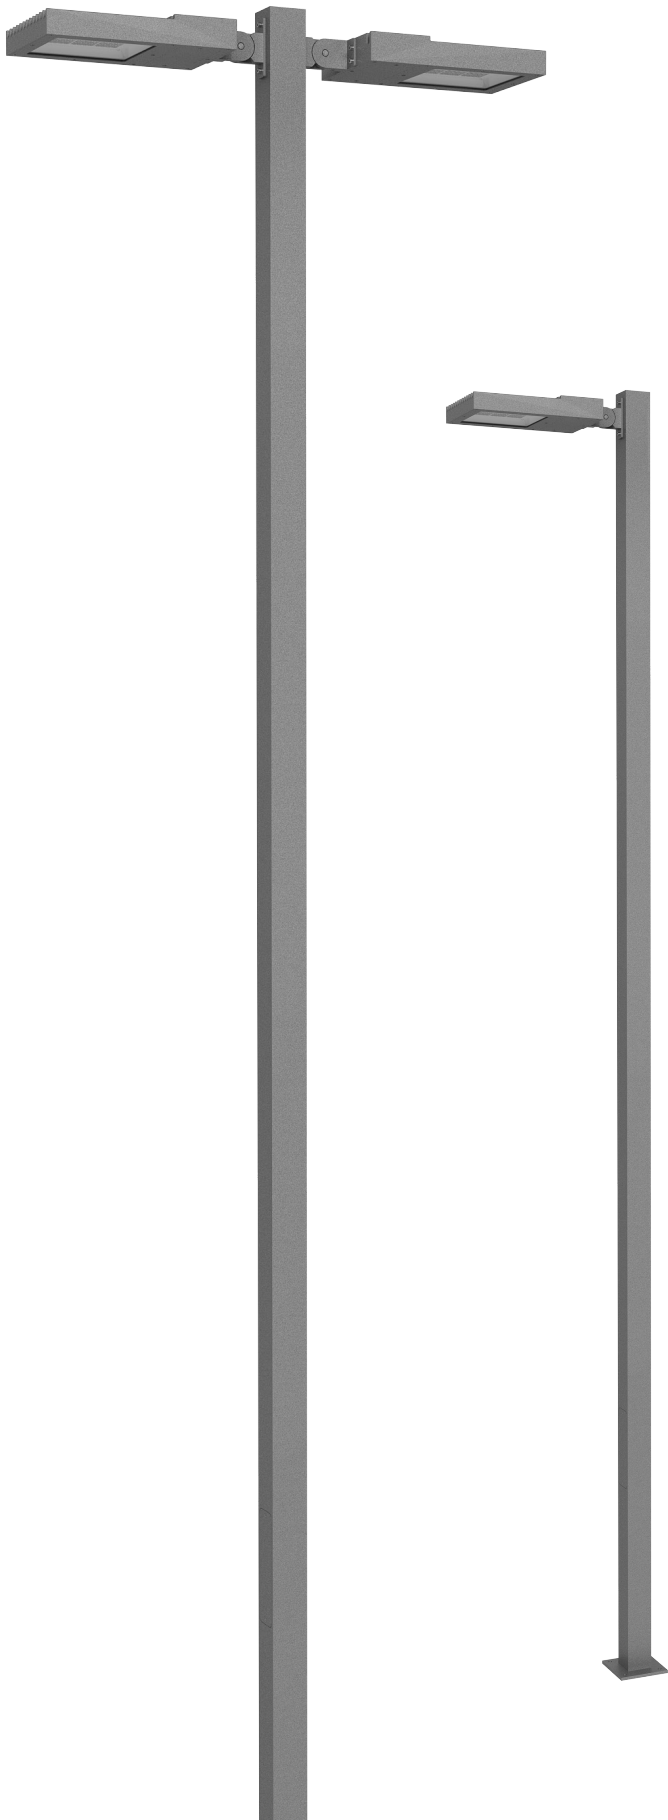

iFlat

iFlat is a functional LED lighting solution for exterior lighting applications. By using the same lighting platform and incorporating a new and unique BSISQ® LED Module; the luminaire achieves the required illumination levels and distribution in pedestrian, site, roadway environments.

Designed to last in extremely harsh environments.

CODE	POWER CONSUMPTION	LUMEN OUTPUT (lm) 3000K / 4000K	COLOUR TEMPERATURE	A (mm)	B (mm)	C (mm)	H (mm)	F (mm)
UA1160	54W	7290 / 7668	3000K / 4000K	400	50	250	3000 / 4000	200
UA1161	84W	11340 / 11928	3000K / 4000K	400	50	250	3000 / 4000	200
UA1162	96W	12960 / 13632	3000K / 4000K	450	60	325	5000 / 6000	250
UA1163	122W	16470 / 17324	3000K / 4000K	450	60	325	5000 / 6000	250
UA1164	158W	21330 / 22436	3000K / 4000K	520	60	370	5000 / 6000	300
UA1165	206W	27810 / 29252	3000K / 4000K	580	60	370	7000 / 8000+	350
WA6771	54W	7290 / 7668	3000K / 4000K	400	50	250	-	-