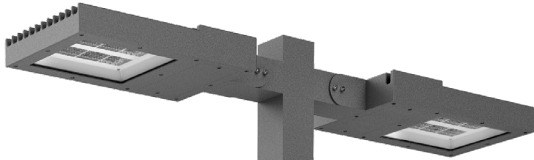

iFlat

iFlat is a functional LED lighting solution for exterior lighting applications. By using the same lighting platform and incorporating a new and unique BSISQ® LED Module; the luminaire achieves the required illumination levels and distribution in pedestrian, site, roadway environments.

Designed to last in extremely harsh environments.