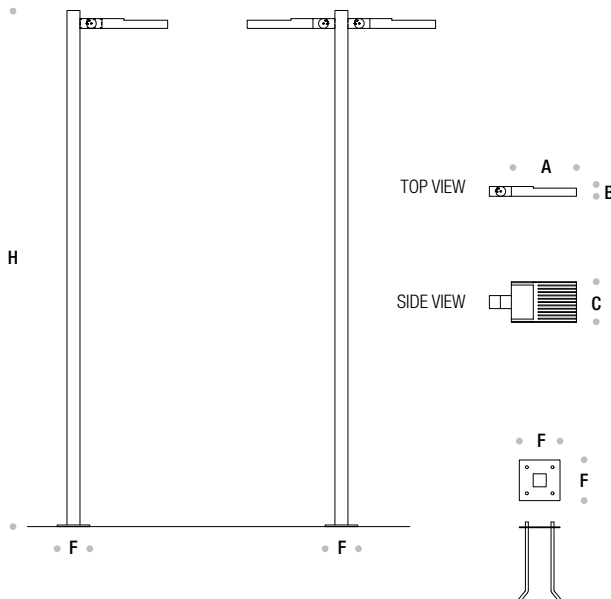

Designed to last in extremely harsh environments.

CODE	POWER CONSUMPTION	LUMEN OUTPUT (lm) 3000K / 4000K	COLOUR TEMPERATURE	A (mm)	B (mm)	C (mm)	H (mm)	F (mm)
UA1160	54W	5940 / 6480	3000K / 4000K	400	50	250	3000 / 4000	200
UA1161	84W	9240 / 10080	3000K / 4000K	400	50	250	3000 / 4000	200
UA1162	96W	10560 / 11520	3000K / 4000K	450	60	325	5000 / 6000	250
UA1163	122W	13420 / 14640	3000K / 4000K	450	60	325	5000 / 6000	250
UA1164	158W	17380 / 18960	3000K / 4000K	520	60	370	5000 / 6000	300
UA1165	206W	22660 / 24720	3000K / 4000K	580	60	370	7000 / 8000+	350
WA6771	54W	5940 / 6480	3000K / 4000K	400	50	250	-	-

*Poles to be ordered separately. See tables on pages 386-391

LED Type	High efficiency LEDs, available in 2700K, 3000K, 4000K, 5000K, 6500K CCT tolerance within a 3-step MacAdams ellipse and LM80 compliant.
Nominal Voltage	220V-240V AC, 50/60Hz
Color Rendering Index	CRI> 80 standard and CRI>90 on request.
Optics	Rotationally symmetrical 30° / 60° / 90° or asymmetrical M3 street optics.
Materials	Corrosion resistant double layer polyester powder coated paint finish die cast aluminium housing with stainless steel screws (A4 grade) and silicone gaskets. Power unit is built in. Available in anthracite gray as a standard finish or any desired RAL colour. Adjustable joint for beam direction 0° - 30°. BSISQ® LED Module.
Optional Coating	Marine grade.
Diffuser	Thermal-shock resistant tempered glass.
LED Specification	L90B50 > 100000 hours life time.
Energy Efficiency Class (EEC)	A++
Operating Temperature	-40°C / +55°C
Power Factor	>0.95
Control Systems	DALI Interface.
Protection Class	IP66
Impact Resistance	IK08
Insulation Class	Class I
Conformity	Complies with European Standards EN 60598 and CE certified.