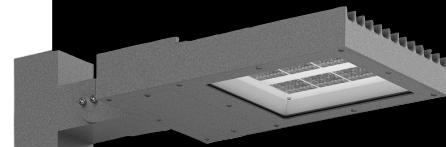

iFlat

iFlat is a functional LED lighting solution for exterior lighting applications. By using the same lighting platform and incorporating a new and unique BSISQ® LED Module; the luminaire achieves the required illumination levels and distribution in pedestrian, site, roadway environments.

Designed to last in extremely harsh environments.