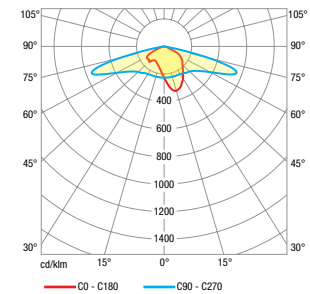

Designed to last in extremely harsh environments.

CODE	POWER CONSUMPTION	LUMEN OUTPUT (lm) 3000K / 4000K	COLOUR TEMPERATURE	A (mm)	B (mm)	C (mm)	H (mm)	F (mm)
UA1160	54W	5940 / 6480	3000K / 4000K	400	50	250	3000 / 4000	200
UA1161	84W	9240 / 10080	3000K / 4000K	400	50	250	3000 / 4000	200
UA1162	96W	10560 / 11520	3000K / 4000K	450	60	325	5000 / 6000	250
UA1163	122W	13420 / 14640	3000K / 4000K	450	60	325	5000 / 6000	250
UA1164	158W	17380 / 18960	3000K / 4000K	520	60	370	5000 / 6000	300
UA1165	206W	22660 / 24720	3000K / 4000K	580	60	370	7000 / 8000+	350
WA6771	54W	5940 / 6480	3000K / 4000K	400	50	250	-	-

*Poles to be ordered separately. See tables on pages 386-391

LED Type	High efficiency LEDs, available in 2700K, 3000K, 4000K, 5000K, 6500K CCT tolerance within a 3-step MacAdams ellipse and LM80 compliant.
Nominal Voltage	220V-240V AC, 50/60Hz
Color Rendering Index	CRI> 80 standard and CRI>90 on request.
Optics	Rotationally symmetrical 30° / 60° / 90° or asymmetrical M3 street optics.
Materials	Corrosion resistant double layer polyester powder coated paint finish die cast aluminium housing with stainless steel screws (A4 grade) and silicone gaskets. Power unit is built in. Available in anthracite gray as a standard finish or any desired RAL colour. Adjustable joint for beam direction 0° - 30°. BSISQ® LED Module.
Optional Coating	Marine grade.
Diffuser	Thermal-shock resistant tempered glass.
LED Specification	L90B50 > 100000 hours life time.
Energy Efficiency Class (EEC)	A++
Operating Temperature	-40°C / +55°C
Power Factor	>0.95
Control Systems	DALI Interface.
Protection Class	IP66
Impact Resistance	IK08
Insulation Class	Class I
Conformity	Complies with European Standards EN 60598 and CE certified.