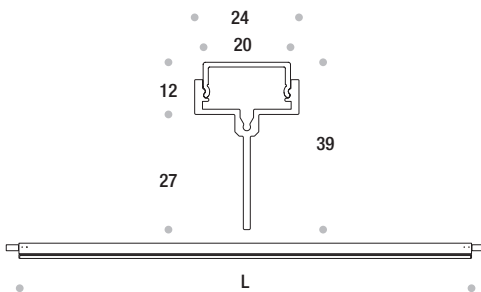

illumGrid

Details make the difference.

Slim, elegant and timeless recessed linear luminaire integrated to ceilings with its high visual comfort, glare control and maximum efficiency. The form matches with the modern architecture, following the latest interior design trends.

CODE	POWER CONSUMPTION	LUMEN OUTPUT (lm)	COLOUR TEMPERATURE	LENGTH (mm)
ilumGrid	13W	1365	3000K	575
		1443	4000K	575
ilumGrid	26W	2730	3000K	1175
		2886	4000K	1175

LED Type	High efficiency LEDs, available in 2700K, 3000K, 4000K, 5000K, 6500K CCT tolerance within a 3-step MacAdams ellipse and LM80 compliant. Up to 126 lm/W. Tunable white technology 2.700K - 6.500K optional.
Nominal Voltage	220V-240V AC, 50/60Hz
Color Rendering Index	CRI > 80
Optics	Opal diffused beam for high uniform light distribution. Microprismatic (UGR < 19)
Materials	Polyester powder coated paint finish extruded aluminium housing. Halogen-free cable.
Finishing	Anodized Mat, RAL9005, RAL9010.
LED Specification	L80B10 > 60.000 hours life time. Calculation for LED fixtures are based on measurements that comply with LM-80.
Energy Efficiency Class (EEC)	A++
Ambient Temperature	-20 °C to +45 °C
Control Systems	1-10V DIM, Switch Dim, DALI Interface. Bluetooth Wireless with Casambi technology.
Protection Class	IP40
Insulation Class	Class I
Options	Emergency lighting kit system.
Installation	Recessed.
Conformity	Complies with European Standards EN 60598 and CE certified.