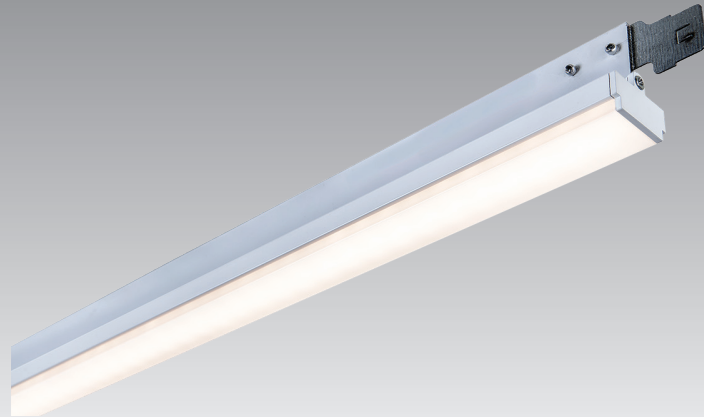

illumGrid

Details make the difference.

Slim, elegant and timeless recessed linear luminaire integrated to ceilings with its high visual comfort, glare control and maximum efficiency. The form matches with the modern architecture, following the latest interior design trends.

CODE	POWER CONSUMPTION	LUMEN OUTPUT (lm)	COLOUR TEMPERATURE	LENGTH (mm)
ilumGrid	13W	1365	3000K	575
		1443	4000K	575
ilumGrid	26W	2730	3000K	1175
		2886	4000K	1175

LED Type	High efficiency LEDs, available in 2700K, 3000K, 4000K, 5000K, 6500K CCT tolerance within a 3-step MacAdams ellipse and LM80 compliant. Up to 126 lm/W. Tunable white technology 2.700K - 6.500K optional.
Nominal Voltage	220V-240V AC, 50/60Hz
Color Rendering Index	CRI > 80
Optics	Opal diffused beam for high uniform light distribution. Microprismatic (UGR < 19)
Materials	Polyester powder coated paint finish extruded aluminium housing. Halogen-free cable.
Finishing	Anodized Mat, RAL9005, RAL9010.
LED Specification	L80B10 > 60.000 hours life time. Calculation for LED fixtures are based on measurements that comply with LM-80.
Energy Efficiency Class (EEC)	A++
Ambient Temperature	-20 °C to +45 °C
Control Systems	1-10V DIM, Switch Dim, DALI Interface. Bluetooth Wireless with Casambi technology.
Protection Class	IP40
Insulation Class	Class I
Options	Emergency lighting kit system.
Installation	Recessed.
Conformity	Complies with European Standards EN 60598 and CE certified.