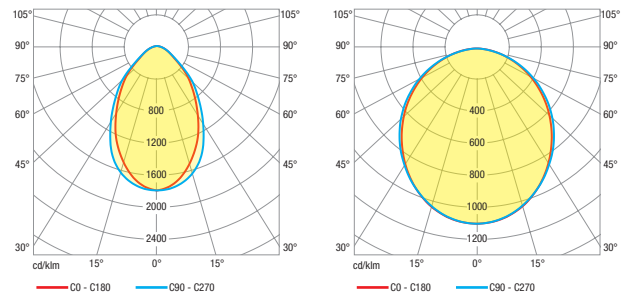

illumGrid

Details make the difference.

Slim, elegant and timeless recessed linear luminaire integrated to ceilings with its high visual comfort, glare control and maximum efficiency. The form matches with the modern architecture, following the latest interior design trends.

CODE	POWER CONSUMPTION	LUMEN OUTPUT (lm)	COLOUR TEMPERATURE	LENGTH (mm)
ilumGrid	13W	1365	3000K	575
		1443	4000K	575
ilumGrid	26W	2730	3000K	1175
		2886	4000K	1175

LED Type	High efficiency LEDs, available in 2700K, 3000K, 4000K, 5000K, 6500K CCT tolerance within a 3-step MacAdams ellipse and LM80 compliant. Up to 126 lm/W. Tunable white technology 2.700K - 6.500K optional.
Nominal Voltage	220V-240V AC, 50/60Hz
Color Rendering Index	CRI > 80
Optics	Opal diffused beam for high uniform light distribution. Microprismatic (UGR < 19)
Materials	Polyester powder coated paint finish extruded aluminium housing. Halogen-free cable.
Finishing	Anodized Mat, RAL9005, RAL9010.
LED Specification	L80B10 > 60.000 hours life time. Calculation for LED fixtures are based on measurements that comply with LM-80.
Energy Efficiency Class (EEC)	A++
Ambient Temperature	-20 °C to +45 °C
Control Systems	1-10V DIM, Switch Dim, DALI Interface. Bluetooth Wireless with Casambi technology.
Protection Class	IP40
Insulation Class	Class I
Options	Emergency lighting kit system.
Installation	Recessed.
Conformity	Complies with European Standards EN 60598 and CE certified.