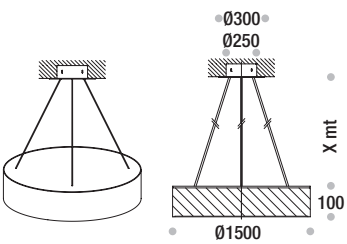

CODE	POWER CONSUMPTION	LUMEN OUTPUT (lm)	COLOUR TEMPERATURE
ilumDrum SURFACE	35W	3675	3000K
		3885	4000K
ilumDrum SURFACE	48W	5040	3000K
		5328	4000K
ilumDrum SURFACE	109W	11445	3000K
		12099	4000K
ilumDrum SURFACE	150W	15750	3000K
		16650	4000K
ilumDrum SURFACE	180W	18900	3000K
		19980	4000K
ilumDrum SUSPENDED	35W	3675	3000K
		3885	4000K
ilumDrum SUSPENDED	48W	5040	3000K
		5328	4000K
ilumDrum SUSPENDED	109W	11445	3000K
		12099	4000K
ilumDrum SUSPENDED	150W	15750	3000K
		16650	4000K
ilumDrum SUSPENDED	180W	18900	3000K
		19980	4000K

LED Type	High efficiency LEDs, available in 2700K, 3000K, 4000K, 5000K, 6500K CCT tolerance within a 3-step MacAdams ellipse and LM80 compliant. Up to 126 lm/W. Tunable white technology 2.700K - 6.500K optional.
Nominal Voltage	220V-240V AC, 50/60Hz
Color Rendering Index	CRI > 80
Optics	High efficiency LED technology for maximum efficiency eliminating shadows with exceptional colour rendering and homogeneously illuminated.
Materials	Polyester powder coated paint finish aluminium profile housing with chemical chromatised protection.
Finishing	Anodized Mat, RAL9005, RAL9010.
LED Specification	L80B10 > 60.000 hours life time. Calculation for LED fixtures are based on measurements that comply with LM-80.
Energy Efficiency Class (EEC)	A++
Ambient Temperature	-20 °C to +45 °C
Control Systems	1-10V DIM, Switch Dim, DALI Interface. Bluetooth Wireless with Casambi technology.
Protection Class	IP40
Insulation Class	Class I
Options	Emergency lighting kit system.
Installation	Surface mounted. Suspended.
Conformity	Complies with European Standards EN 60598 and CE certified.