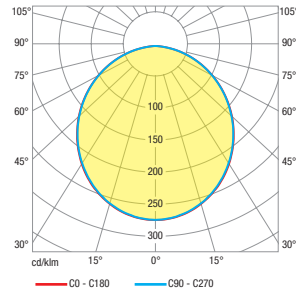

ilumDrum

Provide high light output, low-energy and long-life with an attractive design.

Round LED luminaire delivers well-balanced light output and ideal for specification across a variety of commercial and institutional spaces including open offices, classrooms, themed areas, retail spaces and healthcare facilities.

CODE	POWER CONSUMPTION	LUMEN OUTPUT (lm)	COLOUR TEMPERATURE
ilumDrum SURFACE	35W	3675	3000K
		3885	4000K
ilumDrum SURFACE	48W	5040	3000K
		5328	4000K
ilumDrum SURFACE	109W	11445	3000K
		12099	4000K
ilumDrum SURFACE	150W	15750	3000K
		16650	4000K
ilumDrum SURFACE	180W	18900	3000K
		19980	4000K
ilumDrum SUSPENDED	35W	3675	3000K
		3885	4000K
ilumDrum SUSPENDED	48W	5040	3000K
		5328	4000K
ilumDrum SUSPENDED	109W	11445	3000K
		12099	4000K
ilumDrum SUSPENDED	150W	15750	3000K
		16650	4000K
ilumDrum SUSPENDED	180W	18900	3000K
		19980	4000K

LED Type	High efficiency LEDs, available in 2700K, 3000K, 4000K, 5000K, 6500K CCT tolerance within a 3-step MacAdams ellipse and LM80 compliant. Up to 126 lm/W. Tunable white technology 2.700K - 6.500K optional.
Nominal Voltage	220V-240V AC, 50/60Hz
Color Rendering Index	CRI > 80
Optics	High efficiency LED technology for maximum efficiency eliminating shadows with exceptional colour rendering and homogeneously illuminated.
Materials	Polyester powder coated paint finish aluminium profile housing with chemical chromatised protection.
Finishing	Anodized Mat, RAL9005, RAL9010.
LED Specification	L80B10 > 60.000 hours life time. Calculation for LED fixtures are based on measurements that comply with LM-80.
Energy Efficiency Class (EEC)	A++
Ambient Temperature	-20 °C to +45 °C
Control Systems	1-10V DIM, Switch Dim, DALI Interface. Bluetooth Wireless with Casambi technology.
Protection Class	IP40
Insulation Class	Class I
Options	Emergency lighting kit system.
Installation	Surface mounted. Suspended.
Conformity	Complies with European Standards EN 60598 and CE certified.