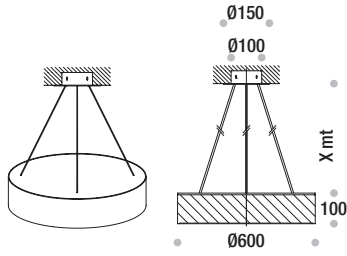

CODE	POWER CONSUMPTION	LUMEN OUTPUT (lm)	COLOUR TEMPERATURE
ilumDrum SURFACE	35W	3675	3000K
		3885	4000K
ilumDrum SURFACE	48W	5040	3000K
		5328	4000K
ilumDrum SURFACE	109W	11445	3000K
		12099	4000K
ilumDrum SURFACE	150W	15750	3000K
		16650	4000K
ilumDrum SURFACE	180W	18900	3000K
		19980	4000K
ilumDrum SUSPENDED	35W	3675	3000K
		3885	4000K
ilumDrum SUSPENDED	48W	5040	3000K
		5328	4000K
ilumDrum SUSPENDED	109W	11445	3000K
		12099	4000K
ilumDrum SUSPENDED	150W	15750	3000K
		16650	4000K
ilumDrum SUSPENDED	180W	18900	3000K
		19980	4000K

LED Type	High efficiency LEDs, available in 2700K, 3000K, 4000K, 5000K, 6500K CCT tolerance within a 3-step MacAdams ellipse and LM80 compliant. Up to 126 lm/W. Tunable white technology 2.700K - 6.500K optional.
Nominal Voltage	220V-240V AC, 50/60Hz
Color Rendering Index	CRI > 80
Optics	High efficiency LED technology for maximum efficiency eliminating shadows with exceptional colour rendering and homogeneously illuminated.
Materials	Polyester powder coated paint finish aluminium profile housing with chemical chromatised protection.
Finishing	Anodized Mat, RAL9005, RAL9010.
LED Specification	L80B10 > 60.000 hours life time. Calculation for LED fixtures are based on measurements that comply with LM-80.
Energy Efficiency Class (EEC)	A++
Ambient Temperature	-20 °C to +45 °C
Control Systems	1-10V DIM, Switch Dim, DALI Interface. Bluetooth Wireless with Casambi technology.
Protection Class	IP40
Insulation Class	Class I
Options	Emergency lighting kit system.
Installation	Surface mounted. Suspended.
Conformity	Complies with European Standards EN 60598 and CE certified.