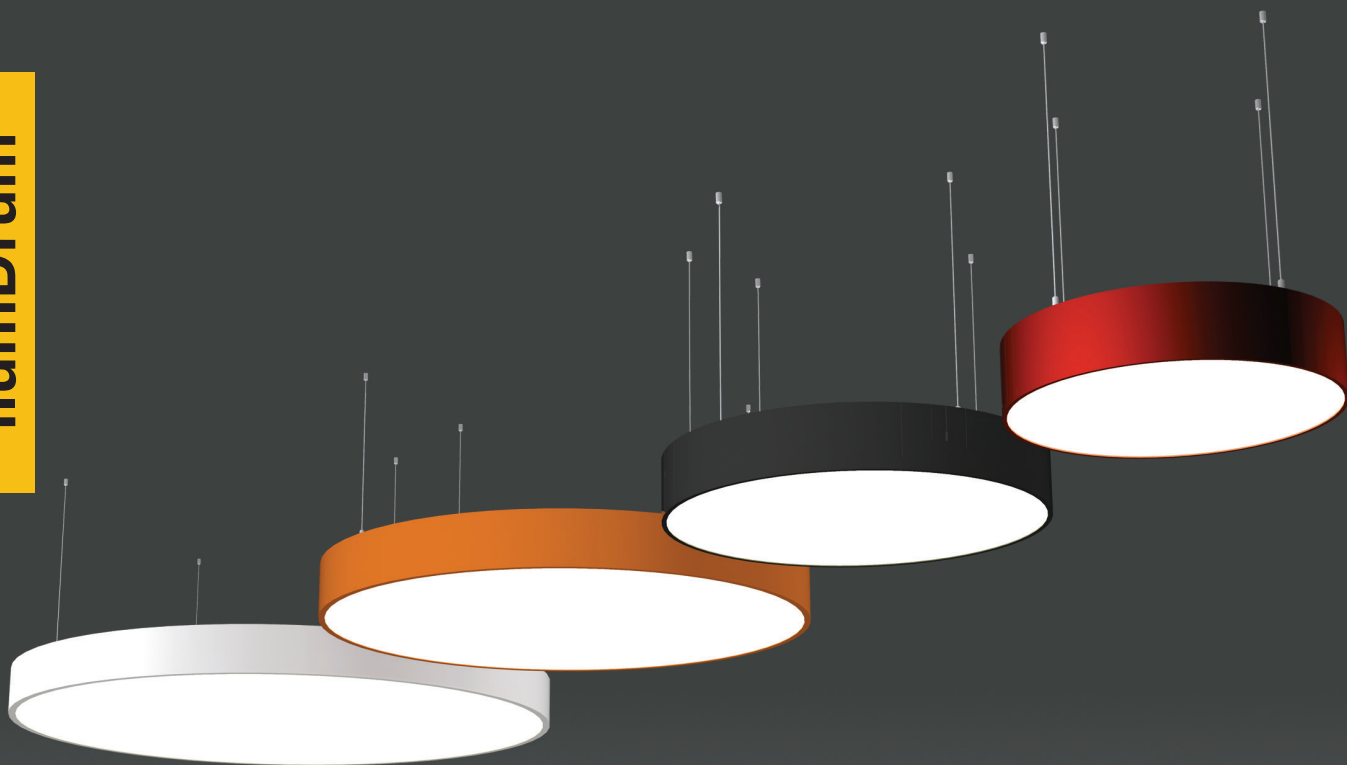

ilumDrum

Provide high light output, low-energy and long-life with an attractive design.

Round LED luminaire delivers well-balanced light output and ideal for specification across a variety of commercial and institutional spaces including open offices, classrooms, themed areas, retail spaces and healthcare facilities.

CODE	POWER CONSUMPTION	LUMEN OUTPUT (lm)	COLOUR TEMPERATURE
ilumDrum SURFACE	35W	3675	3000K
		3885	4000K
ilumDrum SURFACE	48W	5040	3000K
		5328	4000K
ilumDrum SURFACE	109W	11445	3000K
		12099	4000K
ilumDrum SURFACE	150W	15750	3000K
		16650	4000K
ilumDrum SURFACE	180W	18900	3000K
		19980	4000K
ilumDrum SUSPENDED	35W	3675	3000K
		3885	4000K
ilumDrum SUSPENDED	48W	5040	3000K
		5328	4000K
ilumDrum SUSPENDED	109W	11445	3000K
		12099	4000K
ilumDrum SUSPENDED	150W	15750	3000K
		16650	4000K
ilumDrum SUSPENDED	180W	18900	3000K
		19980	4000K

LED Type	High efficiency LEDs, available in 2700K, 3000K, 4000K, 5000K, 6500K CCT tolerance within a 3-step MacAdams ellipse and LM80 compliant. Up to 126 lm/W. Tunable white technology 2.700K - 6.500K optional.
Nominal Voltage	220V-240V AC, 50/60Hz
Color Rendering Index	CRI > 80
Optics	High efficiency LED technology for maximum efficiency eliminating shadows with exceptional colour rendering and homogeneously illuminated.
Materials	Polyester powder coated paint finish aluminium profile housing with chemical chromatised protection.
Finishing	Anodized Mat, RAL9005, RAL9010.
LED Specification	L80B10 > 60.000 hours life time. Calculation for LED fixtures are based on measurements that comply with LM-80.
Energy Efficiency Class (EEC)	A++
Ambient Temperature	-20 °C to +45 °C
Control Systems	1-10V DIM, Switch Dim, DALI Interface. Bluetooth Wireless with Casambi technology.
Protection Class	IP40
Insulation Class	Class I
Options	Emergency lighting kit system.
Installation	Surface mounted. Suspended.
Conformity	Complies with European Standards EN 60598 and CE certified.