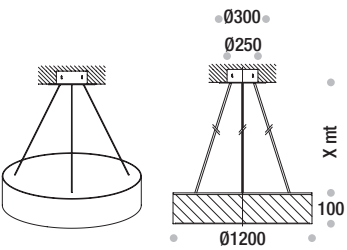

CODE	POWER CONSUMPTION	LUMEN OUTPUT (lm)	COLOUR TEMPERATURE
ilumDrum SURFACE	35W	3675	3000K
		3885	4000K
ilumDrum SURFACE	48W	5040	3000K
		5328	4000K
ilumDrum SURFACE	109W	11445	3000K
		12099	4000K
ilumDrum SURFACE	150W	15750	3000K
		16650	4000K
ilumDrum SURFACE	180W	18900	3000K
		19980	4000K
ilumDrum SUSPENDED	35W	3675	3000K
		3885	4000K
ilumDrum SUSPENDED	48W	5040	3000K
		5328	4000K
ilumDrum SUSPENDED	109W	11445	3000K
		12099	4000K
ilumDrum SUSPENDED	150W	15750	3000K
		16650	4000K
ilumDrum SUSPENDED	180W	18900	3000K
		19980	4000K

LED Type	High efficiency LEDs, available in 2700K, 3000K, 4000K, 5000K, 6500K CCT tolerance within a 3-step MacAdams ellipse and LM80 compliant. Up to 126 lm/W. Tunable white technology 2.700K - 6.500K optional.
Nominal Voltage	220V-240V AC, 50/60Hz
Color Rendering Index	CRI > 80
Optics	High efficiency LED technology for maximum efficiency eliminating shadows with exceptional colour rendering and homogeneously illuminated.
Materials	Polyester powder coated paint finish aluminium profile housing with chemical chromatised protection.
Finishing	Anodized Mat, RAL9005, RAL9010.
LED Specification	L80B10 > 60.000 hours life time. Calculation for LED fixtures are based on measurements that comply with LM-80.
Energy Efficiency Class (EEC)	A++
Ambient Temperature	-20 °C to +45 °C
Control Systems	1-10V DIM, Switch Dim, DALI Interface. Bluetooth Wireless with Casambi technology.
Protection Class	IP40
Insulation Class	Class I
Options	Emergency lighting kit system.
Installation	Surface mounted. Suspended.
Conformity	Complies with European Standards EN 60598 and CE certified.