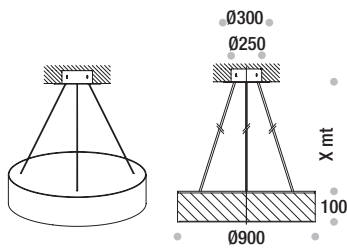

CODE	POWER CONSUMPTION	LUMEN OUTPUT (lm)	COLOUR TEMPERATURE
ilumDrum SURFACE	35W	3675	3000K
		3885	4000K
ilumDrum SURFACE	48W	5040	3000K
		5328	4000K
ilumDrum SURFACE	109W	11445	3000K
		12099	4000K
ilumDrum SURFACE	150W	15750	3000K
		16650	4000K
ilumDrum SURFACE	180W	18900	3000K
		19980	4000K
ilumDrum SUSPENDED	35W	3675	3000K
		3885	4000K
ilumDrum SUSPENDED	48W	5040	3000K
		5328	4000K
ilumDrum SUSPENDED	109W	11445	3000K
		12099	4000K
ilumDrum SUSPENDED	150W	15750	3000K
		16650	4000K
ilumDrum SUSPENDED	180W	18900	3000K
		19980	4000K

LED Type	High efficiency LEDs, available in 2700K, 3000K, 4000K, 5000K, 6500K CCT tolerance within a 3-step MacAdams ellipse and LM80 compliant. Up to 126 lm/W. Tunable white technology 2.700K - 6.500K optional.
Nominal Voltage	220V-240V AC, 50/60Hz
Color Rendering Index	CRI > 80
Optics	High efficiency LED technology for maximum efficiency eliminating shadows with exceptional colour rendering and homogeneously illuminated.
Materials	Polyester powder coated paint finish aluminium profile housing with chemical chromatised protection.
Finishing	Anodized Mat, RAL9005, RAL9010.
LED Specification	L80B10 > 60.000 hours life time. Calculation for LED fixtures are based on measurements that comply with LM-80.
Energy Efficiency Class (EEC)	A++
Ambient Temperature	-20 °C to +45 °C
Control Systems	1-10V DIM, Switch Dim, DALI Interface. Bluetooth Wireless with Casambi technology.
Protection Class	IP40
Insulation Class	Class I
Options	Emergency lighting kit system.
Installation	Surface mounted. Suspended.
Conformity	Complies with European Standards EN 60598 and CE certified.