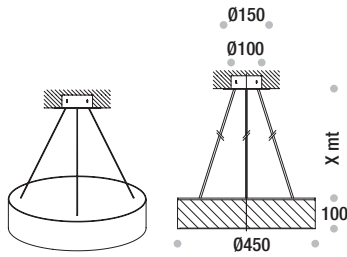

CODE	POWER CONSUMPTION	LUMEN OUTPUT (lm)	COLOUR TEMPERATURE
ilumDrum SURFACE	35W	3675	3000K
		3885	4000K
ilumDrum SURFACE	48W	5040	3000K
		5328	4000K
ilumDrum SURFACE	109W	11445	3000K
		12099	4000K
ilumDrum SURFACE	150W	15750	3000K
		16650	4000K
ilumDrum SURFACE	180W	18900	3000K
		19980	4000K
ilumDrum SUSPENDED	35W	3675	3000K
		3885	4000K
ilumDrum SUSPENDED	48W	5040	3000K
		5328	4000K
ilumDrum SUSPENDED	109W	11445	3000K
		12099	4000K
ilumDrum SUSPENDED	150W	15750	3000K
		16650	4000K
ilumDrum SUSPENDED	180W	18900	3000K
		19980	4000K

LED Type	High efficiency LEDs, available in 2700K, 3000K, 4000K, 5000K, 6500K CCT tolerance within a 3-step MacAdams ellipse and LM80 compliant. Up to 126 lm/W. Tunable white technology 2.700K - 6.500K optional.
Nominal Voltage	220V-240V AC, 50/60Hz
Color Rendering Index	CRI > 80
Optics	High efficiency LED technology for maximum efficiency eliminating shadows with exceptional colour rendering and homogeneously illuminated.
Materials	Polyester powder coated paint finish aluminium profile housing with chemical chromatised protection.
Finishing	Anodized Mat, RAL9005, RAL9010.
LED Specification	L80B10 > 60.000 hours life time. Calculation for LED fixtures are based on measurements that comply with LM-80.
Energy Efficiency Class (EEC)	A++
Ambient Temperature	-20 °C to +45 °C
Control Systems	1-10V DIM, Switch Dim, DALI Interface. Bluetooth Wireless with Casambi technology.
Protection Class	IP40
Insulation Class	Class I
Options	Emergency lighting kit system.
Installation	Surface mounted. Suspended.
Conformity	Complies with European Standards EN 60598 and CE certified.